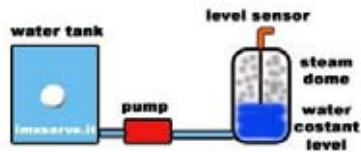

Technical Details	
Input Power	230V – 50Hz
Housing Material	Stainless steel
Boiler Capacity	3 Liters
Boiler Power	3500W
Maximum Steam Pressure	8 Bar (116 Psi)
Internal Water Tank Capacity	5 Liters
External Extra Water Tank Capacity	15 Liters
Main Unit Dimension	46x38x46H cm
Weight	23 Kg
FUNCTIONS:	DRY STEAM
	HOT HYDROJET

IMEX.-SC08CW is an industrial steam cleaner with continuous steam system for non-stop use. A cold water refilling tank is feeding the water into the boiler automatically and it can be refill at any time even while working.

The functions of the machine, dry steam and hot hydro-jet, are controlled by the steam gun. By pulling the trigger the steam is released and stops as soon as the trigger is released.

By pusghing on the red button a small amount of extra water is injected into the steam with a hydro-jet effect, useful for car wash when more water is needed.

Front panel has been designed to be very simply;

- On/Off level
- On LED
- Empty water tank LED
- Ready to work LED (it blinks while heating process).
- Water switch button (for hydro-jet function)
- Pressure manometer
- Steam speed regulator
- Socket to connect steam flexible hose.